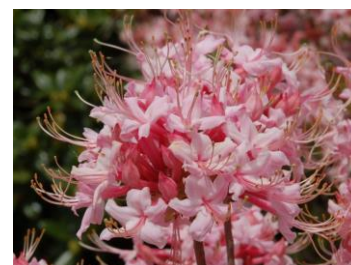

Middle Atlantic Region - Rhododendron of the Year Awards

We need your input for the Rhododendron of the Year Awards. Below are the ROY Winners for 2017:

'Gilbert Myers'

'Blaney's Blue'

'Ben Morrison'

R. canescens